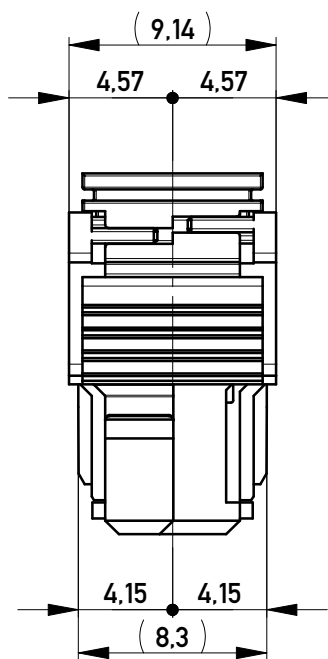

Abdeckungen vorverrastet  
covers loose mounted

Abdeckungen verpresst  
covers pressed on

Verpackt in Tray - tray packaging  
Verpackungseinheit 45 Stück - packaging unit 45

Einzelheit X  
detail X

Copyright by ERNI Production GmbH & Co. KG  
Proprietary notice pursuant to ISO 16016 to be observed.

Information: Codierung rot - coding red		Tolerances	 All Dimensions in mm	Scale	3:1
All rights reserved. Only for Information. To ensure that this is the latest version of this drawing, please contact one of the ERNI companies before using.		Subject to modification without prior notice. Drawing will not be updated.		Designation <b>F 2.54 DRC-B, 20-polig</b>	
		www.ERNI.com		<b>101103880001</b>	
a	02.11.2015			K	
Index	Date			A3	
				Class	DRCBUG