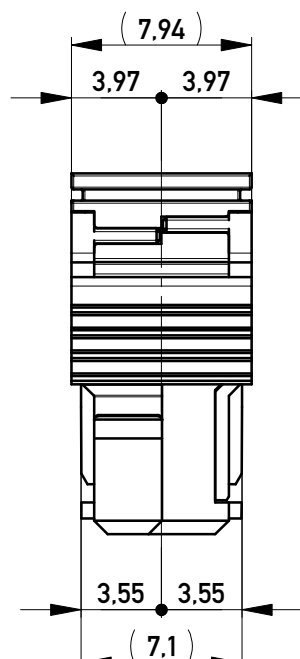

Abdeckungen vorverrastet  
covers loose mounted

Abdeckungen verpresst  
covers pressed on

Verpackt in Tray - tray packaging  
Verpackungseinheit 45 Stück - packaging unit 45

Einzelheit X  
detail X

Copyright by ERNI Production GmbH & Co. KG  
Proprietary notice pursuant to ISO 16016 to be observed.

Information: Codierung rot - coding red		Tolerances	 All Dimensions in mm	Scale	3:1
All rights reserved. Only for Information. To ensure that this is the latest version of this drawing, please contact one of the ERNI companies before using.		Subject to modification without prior notice. Drawing will not be updated.		Designation <b>F 2.54 DRC-B, 20-polig</b>	
		www.ERNI.com		<b>101103880001</b>	
a	02.11.2015			K	
Index	Date			A3	
				Class	DRCBUG