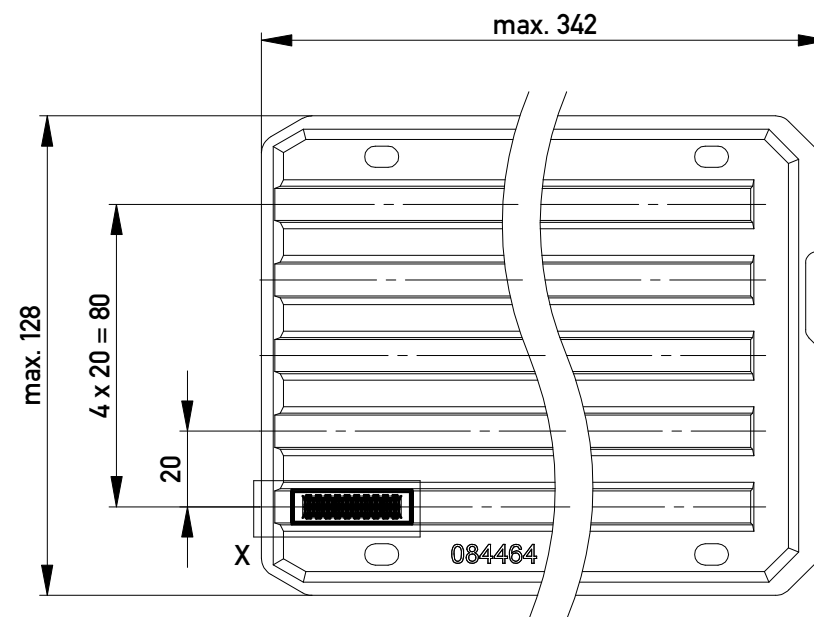

Abdeckungen vorverrastet  
covers loose mounted

Abdeckungen verpresst  
covers pressed on

Verpackt in Tray - tray packaging  
Verpackungseinheit 45 Stück - packaging unit 45

Einzelheit X  
detail X

Copyright by ERNI Production GmbH & Co. KG  
Proprietary notice pursuant to ISO 16016 to be observed.

Information: Codierung rot - coding red		Tolerances	 All Dimensions in mm	Scale	3:1
All rights reserved. Only for Information. To ensure that this is the latest version of this drawing, please contact one of the ERNI companies before using.		Subject to modification without prior notice. Drawing will not be updated.		Designation <b>F 2.54 DRC-B, 20-polig</b>	
		www.ERNI.com		<b>101103880001</b>	
a	02.11.2015			K	
Index	Date			A3	
				Class	DRCBUG